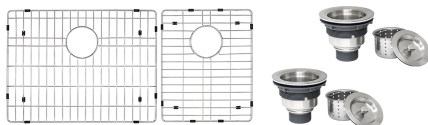

# RVH7417

UNDERMOUNT LOW-DIVIDE SINK

**RUVATI**<sup>®</sup>  
SPECIFICATION SHEET

## MATERIAL

True 16 Gauge Thickness  
Premium T304 Grade Stainless Steel  
18/10 Chromium/Nickel Content  
Commercial Brushed Finish

## FEATURES

- Heavy duty sound guard padding and undercoating
- Slanted bottom with elegant drain grooves for easy draining
- Low Divide: Extra Clearance for large pots and pans

## NOMINAL DIMENSIONS

Exterior: 36" (wide) x 19" (front-to-back)  
Interior Bowl: 20" x 17" (left), 13" x 17" (right)  
Bowl Depth: 10"  
Minimum Cabinet Size: 39" wide  
Drain Hole Size: 3½"

Installation Type:  
Undermount