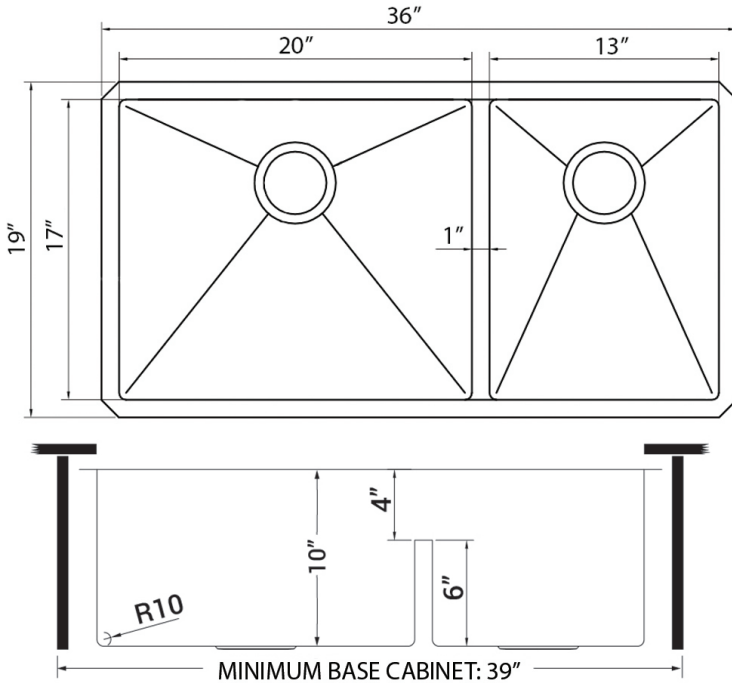

OPTIONAL ACCESSORIES (SOLD SEPARATELY)

DIMENSIONS

Register your product at www.ruvati.com/register.